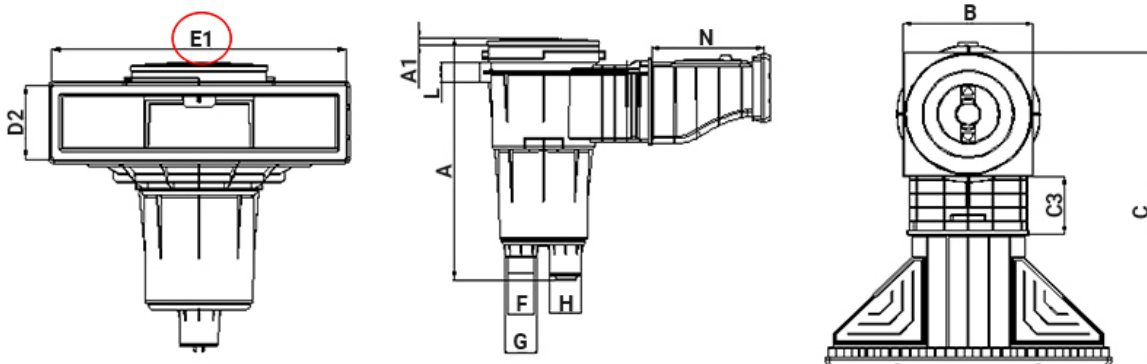

DESCRIPTION

- » Material: ABS plastic, White
- » extended mouth opening
- » UV protection.
- » Extra-large basket with twist lock system
- » Safety lid.
- » Two vertical exits: one in 1½" female thread and one in 2" female thread. Seal off plug and ring are supplied.
- » 2 x Seals.
- » Skimmer flange.
- » AISI-316 stainless steel screw kit.
- » Screws for fastening to flange cover panel.
- » Flow rate: 15 m3/h.

TECHNICAL DATA

540 MM
WIDE MOUTH

ABS
MATERIAL

accessories

2x seals and stainless steel set AISI-316 included in delivery

ART.NR.	A	A1	B	C	C3	D2	E1	F	G	H	L	N
7300488	483,8	14,5	250,3	634	117,4	142,5	539,1	60	45	60	32	249,2

* dimensions in mm