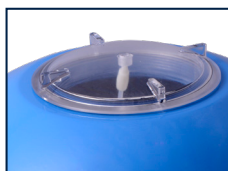

## CHARACTERISTICS

Laminated polyester filter for private pools with reinforced fibre glass filter body.

Available in types Side Mount and Top Mount as well as large filter with dimensions D950 – D1400 mm (SM).

Filter body in colour RAL5015 blue, with transparent lid screw type or optionally with black flange filter lid, lid is easy to open.

5 years guarantee for filter tank tightness

## PRODUCT DETAILS

- » UV resistant
- » swivel filter arm for easy filling with filter media
- » drainage kit for easy emptying of water
- » Integrated aerating to avoid air bubbles in the filter
- » at max. operation temperature of 50 °C max. operation pressure is 1 bar
- » incl. manometer
- » incl. piping set
- » incl. original Praher SM/TM 1½" or 2" 7-position valve, also available without valve and piping set on request
- » personalized colours and label from 100 pcs. against surcharge

Transparent lid (D210 mm)

Drainage kit incl. drain valve with hose connection (parts delivered loose, not included in filter package)

Optionally, exact venting with Praher S4 laboratory ball valve for filter series Vienna II d400-900 only