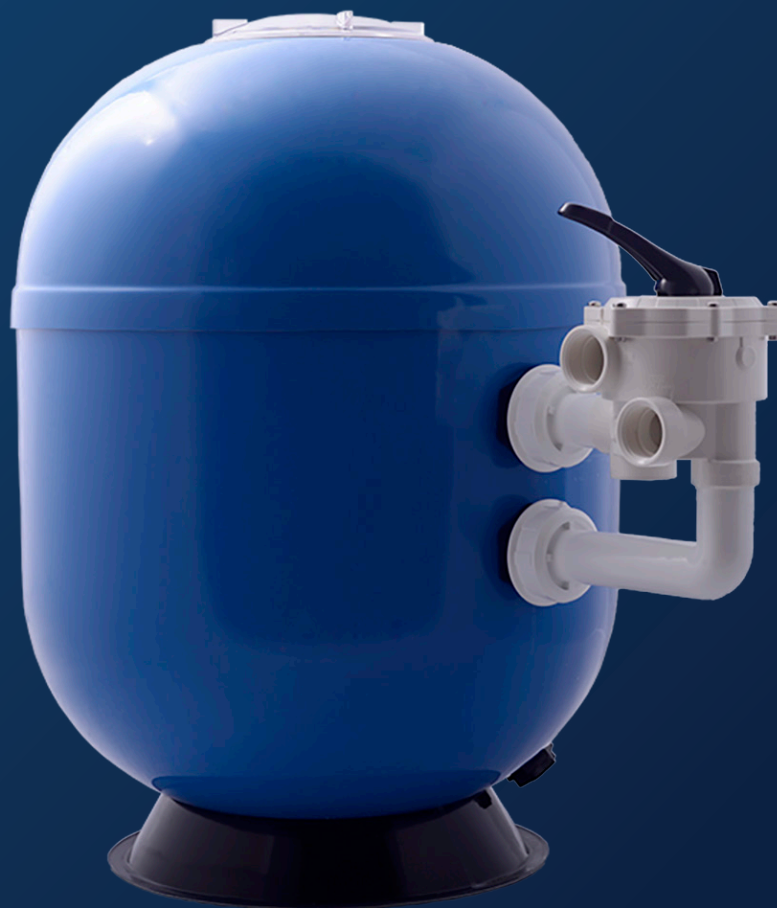

SMART POOL TECHNOLOGY
MADE IN AUSTRIA

PERAQUA®
pooled family pleasure

<40 °C
OPERATION TEMP.

2,5 bar
OPERATION PRESSURE

POLYESTER FILTER LAMINATED

VIENNA II

IN TYPES

SIDE MOUNT/
TOP MOUNT

**ESPECIALLY
MAINTENANCE-FRIENDLY**

Swivel filter arm for easy filling and
drain set for easy emptying