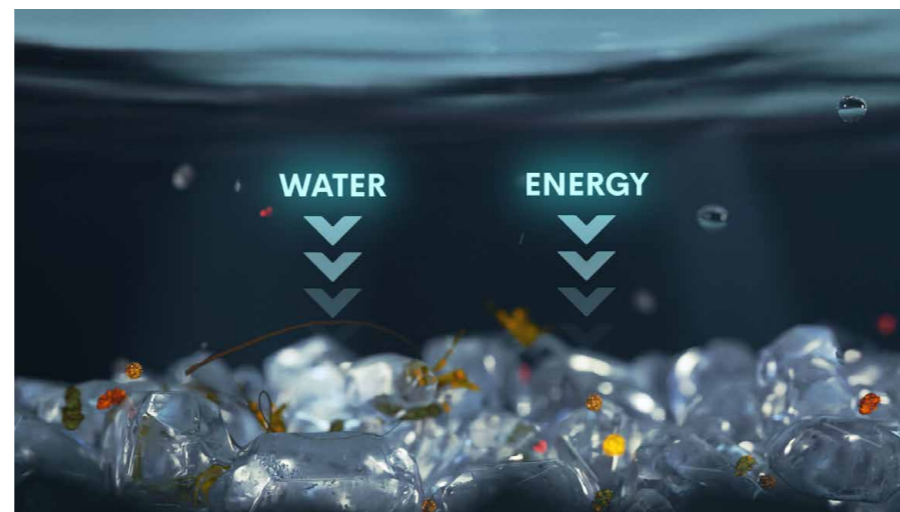

TRUST IN NATURE WORKS GLASS FILTER MEDIA

Lean back and enjoy maximum hygiene

This is proven by the certified and traceable production and thousands of satisfied users in the private and public pool industry worldwide.