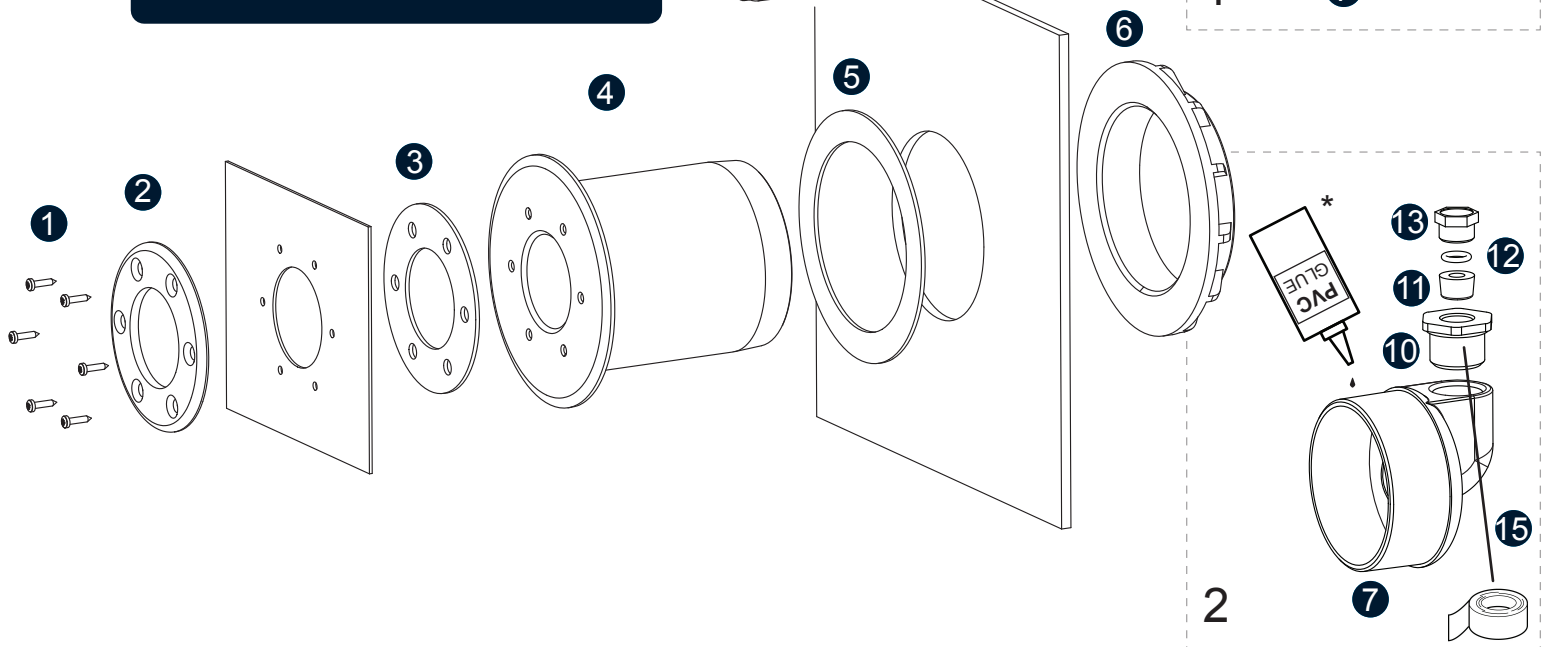

PZA-WTM-S

1. Screws (6)
2. Liner ring
3. Silicone gasket liner
4. Thinwall wall conduit
5. Silicone gasket wall
6. Wall conduit nut
7. Tail piece
8. Hexagon nut
9. Silicon rubber
10. Plastic nut 1
11. Silicon plug
12. Plastic ring
13. Plastic nut 2
14. Flex tube
15. Apply teflon tape

Toolset 513-0151*

(*) Glue and tool not included

DURAVISION